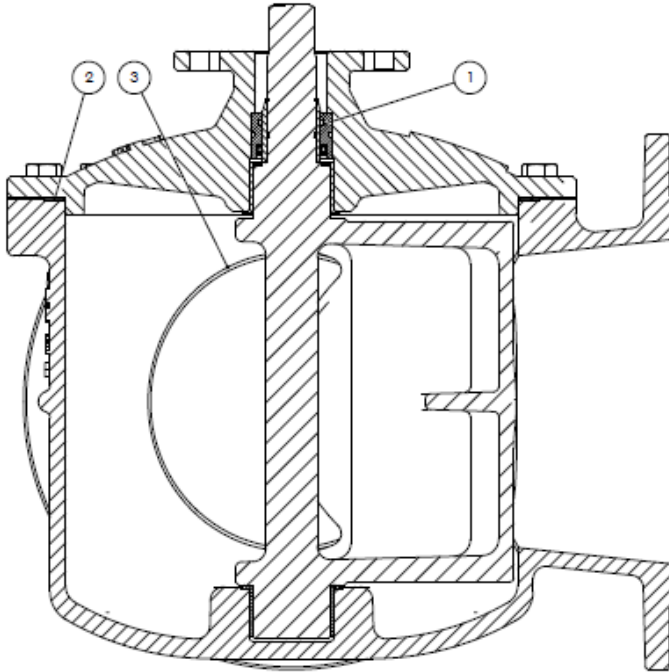

S3FM-TL (AB-Left) SPARE PARTS**S-2.7.02-A**

3-way Control Valves

Stainless Steel, PN 16, DN 100-300 mm / PN 10, 350-500 mm

Pos.	Component
------	-----------

- | | |
|---|-------------------|
| 1 | O-ring for busing |
| 2 | Gasket |
| 3 | O-ring for slide |

Packing set	Pos.	Valve	Item No.
components	1 to 3	100 S3FM -TL	1-2991510
pos.	1 to 3	125 S3FM -TL	1-2991511
	1 to 3	150 S3FM -TL	1-2991512
	1 to 3	200 S3FM -TL	1-2991513
	1 to 3	250 S3FM -TL	1-2991514
	1 to 3	300 S3FM -TL	1-2991515
	1 to 3	350 S3FM -TL	1-2991516
	1 to 3	400 S3FM -TL	1-2991517
	1 to 3	450 S3FM -TL	1-2991518
	1 to 3	500 S3FM -TL	1-2991519