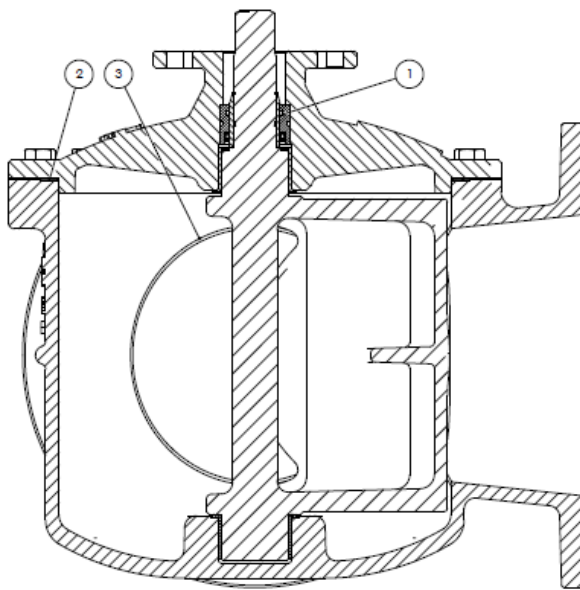

G3FM-TL (AB-LEFT) SPARE PARTS

3-way Controls Valves, Nodular cast iron

PN 25, DN80-125 mm / PN16, DN150-300 mm / PN 10, DN 350-600 mm

S-2.6.03-A

100°C Version

Pos.	Component
------	-----------

1	O-ring for bushing
2	Gasket
3	O-ring for slide

3-way Controls Valves, Nodular cast iron

PN 25, DN80-125 mm / PN16, DN150-300 mm / PN 10, DN 350-600 mm

S-2.6.03-A

250°C Version

Pos.	Component
1	O-ring for bushing
2	Gasket
3	O-ring for slide

Packing set	Pos.	Valve	Item No.
components pos.	1 to 3	65 G3FM-TL	1-2991560
	1 to 3	80 G3FM-TL	1-2991561
	1 to 3	100 G3FM-TL	1-2991562
	1 to 3	125 G3FM-TL	1-2991563
	1 to 3	150 G3FM-TL	1-2991564
	1 to 3	200 G3FM-TL	1-2991565
	1 to 3	250 G3FM-TL	1-2991566
	1 to 3	300 G3FM-TL	1-2991567
	1 to 3	350 G3FM-TL	1-2991568
	1 to 3	400 G3FM-TL	1-2991569
	1 to 3	450 G3FM-TL	1-2991570
	1 to 3	500 G3FM-TL	1-2991571
	1 to 3	550 G3FM-TL	1-2991572
	1 to 3	600 G3FM-TL	1-2991573