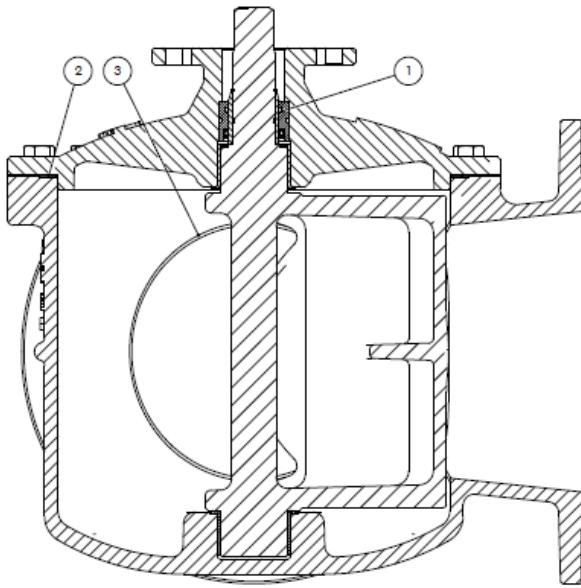

G3FM-TL (AB-LEFT) SPARE PARTS

3-way Controls Valves, Nodular cast iron

PN 25, DN80-125 mm / PN16, DN150-300 mm / PN 10, DN 350-600 mm

S-2.6.03-A

100°C Version

Pos.	Component
------	-----------

1	O-ring for bushing
2	Gasket
3	O-ring for slide

Packing set	Pos.	Valve	Item No.
components	1 to 3	100 G3FM-TL	1-2991510
pos.	1 to 3	125 G3FM-TL	1-2991511
	1 to 3	150 G3FM-TL	1-2991512
	1 to 3	200 G3FM-TL	1-2991513
	1 to 3	250 G3FM-TL	1-2991514
	1 to 3	300 G3FM-TL	1-2991515
	1 to 3	350 G3FM-TL	1-2991516
	1 to 3	400 G3FM-TL	1-2991517
	1 to 3	450 G3FM-TL	1-2991518
	1 to 3	500 G3FM-TL	1-2991519
	1 to 3	550 G3FM-TL	1-2991520
	1 to 3	600 G3FM-TL	1-2991521

3-way Controls Valves, Nodular cast iron

PN 25, DN80-125 mm / PN16, DN150-300 mm / PN 10, DN 350-600 mm

S-2.6.03-A

250°C Version

Pos.	Component
1	O-ring for bushing
2	Gasket
3	O-ring for slide

Packing set	Pos.	Valve	Item No.
components pos.	1 to 3	65 G3FM-TL	1-2991560
	1 to 3	80 G3FM-TL	1-2991561
	1 to 3	100 G3FM-TL	1-2991562
	1 to 3	125 G3FM-TL	1-2991563
	1 to 3	150 G3FM-TL	1-2991564
	1 to 3	200 G3FM-TL	1-2991565
	1 to 3	250 G3FM-TL	1-2991566
	1 to 3	300 G3FM-TL	1-2991567
	1 to 3	350 G3FM-TL	1-2991568
	1 to 3	400 G3FM-TL	1-2991569
	1 to 3	450 G3FM-TL	1-2991570
	1 to 3	500 G3FM-TL	1-2991571
	1 to 3	550 G3FM-TL	1-2991572
	1 to 3	600 G3FM-TL	1-2991573