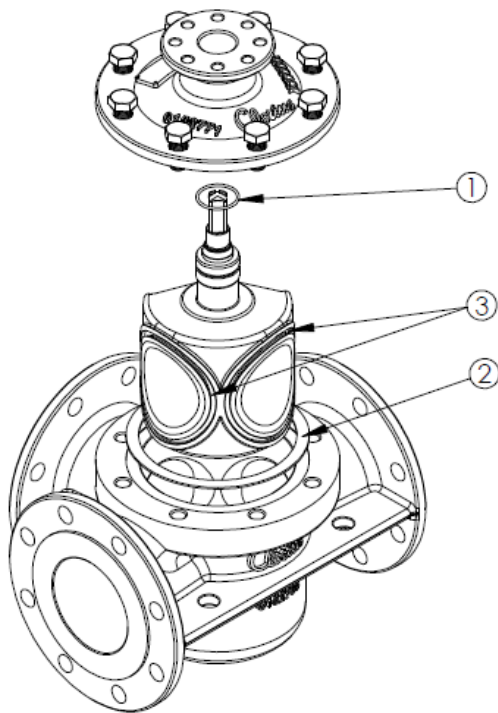

G3FM-TM (AB-Middle) SPARE PARTS**S-2.6.03.02-A**

3-way Controls Valves, Nodular cast iron

PN 25, DN65-125 mm / PN 16, DN150-300 mm / PN 10, DN 350-500 mm

Pos.	Component
------	-----------

1	O-ring for bushing
2	Gasket
3	O-ring for slide

Packing set	Pos.	Valve	Item No.
components	1 to 3	65 G3FM -TM	1-2991523
pos.	1 to 3	80 G3FM -TM	1-2991524
	1 to 3	100 G3FM -TM	1-2991525
	1 to 3	125 G3FM -TM	1-2991526
	1 to 3	150 G3FM -TM	1-2991527
	1 to 3	200 G3FM -TM	1-2991528
	1 to 3	250 G3FM -TM	1-2991529
	1 to 3	300 G3FM -TM	1-2991530
	1 to 3	350 G3FM -TM	1-2991531
	1 to 3	400 G3FM -TM	1-2991532
	1 to 3	450 G3FM -TM	1-2991533
	1 to 3	500 G3FM -TM	1-2991534