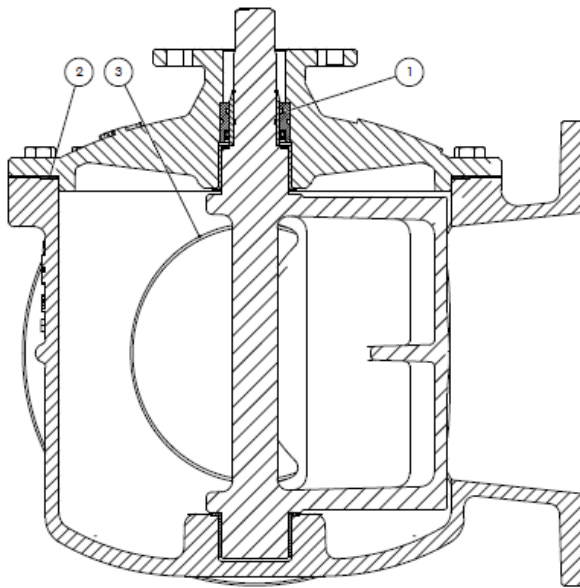

G3FM-TR (AB-Right) SPARE PARTS

3-way Controls Valves, Nodular cast iron

PN 25, DN80-125 mm / PN16, DN150-300 mm / PN 10, DN 350-600 mm

S-2.6.02-A

100°C Version

Pos.	Component
------	-----------

1	O-ring for bushing
2	Gasket
3	O-ring for slide

S-2.6.02-A

3-way Controls Valves, Nodular cast iron

PN 25, DN80-125 mm / PN16, DN150-300 mm / PN 10, DN 350-600 mm

250°C Version

Pos.	Component
1	O-ring for bushing
2	Gasket
3	O-ring for slide

Packing set components pos.	Pos.	Valve	Item No.
	1 to 3	65 G3FM-TR	1-2991560
	1 to 3	80 G3FM-TR	1-2991561
	1 to 3	100 G3FM-TR	1-2991562
	1 to 3	125 G3FM-TR	1-2991563
	1 to 3	150 G3FM-TR	1-2991564
	1 to 3	200 G3FM-TR	1-2991565
	1 to 3	250 G3FM-TR	1-2991566
	1 to 3	300 G3FM-TR	1-2991567
	1 to 3	350 G3FM-TR	1-2991568
	1 to 3	400 G3FM-TR	1-2991569
	1 to 3	450 G3FM-TR	1-2991570
	1 to 3	500 G3FM-TR	1-2991571
	1 to 3	550 G3FM-TR	1-2991572
	1 to 3	600 G3FM-TR	1-2991573