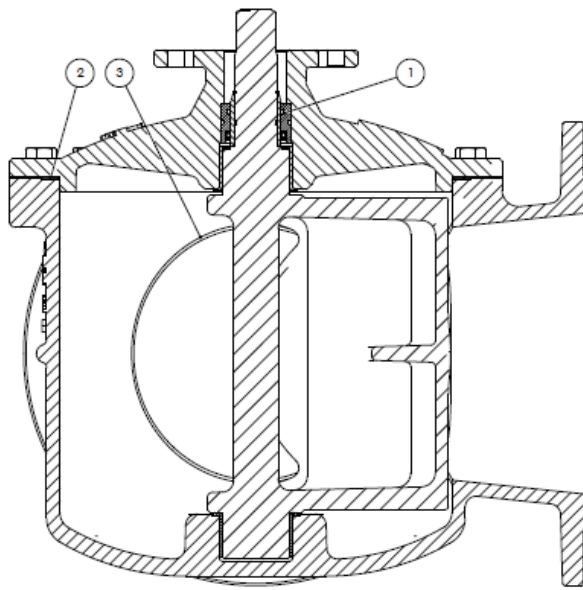

G3FM-TR (AB-Right) SPARE PARTS

3-way Controls Valves, Nodular cast iron

PN 25, DN80-125 mm / PN16, DN150-300 mm / PN 10, DN 350-600 mm

S-2.6.02-A

100°C Version

Pos.	Component
------	-----------

1	O-ring for bushing
2	Gasket
3	O-ring for slide

Packing set	Pos.	Valve	Item No.
components	1 to 3	100 G3FM-TR	1-2991510
pos.	1 to 3	125 G3FM-TR	1-2991511
	1 to 3	150 G3FM-TR	1-2991512
	1 to 3	200 G3FM-TR	1-2991513
	1 to 3	250 G3FM-TR	1-2991514
	1 to 3	300 G3FM-TR	1-2991515
	1 to 3	350 G3FM-TR	1-2991516
	1 to 3	400 G3FM-TR	1-2991517
	1 to 3	450 G3FM-TR	1-2991518
	1 to 3	500 G3FM-TR	1-2991519
	1 to 3	550 G3FM-TR	1-2991520
	1 to 3	600 G3FM-TR	1-2991521

S-2.6.02-A

3-way Controls Valves, Nodular cast iron

PN 25, DN80-125 mm / PN16, DN150-300 mm / PN 10, DN 350-600 mm

250°C Version

Pos.	Component
1	O-ring for bushing
2	Gasket
3	O-ring for slide

Packing set components pos.	Pos.	Valve	Item No.
	1 to 3	65 G3FM-TR	1-2991560
	1 to 3	80 G3FM-TR	1-2991561
	1 to 3	100 G3FM-TR	1-2991562
	1 to 3	125 G3FM-TR	1-2991563
	1 to 3	150 G3FM-TR	1-2991564
	1 to 3	200 G3FM-TR	1-2991565
	1 to 3	250 G3FM-TR	1-2991566
	1 to 3	300 G3FM-TR	1-2991567
	1 to 3	350 G3FM-TR	1-2991568
	1 to 3	400 G3FM-TR	1-2991569
	1 to 3	450 G3FM-TR	1-2991570
	1 to 3	500 G3FM-TR	1-2991571
	1 to 3	550 G3FM-TR	1-2991572
	1 to 3	600 G3FM-TR	1-2991573