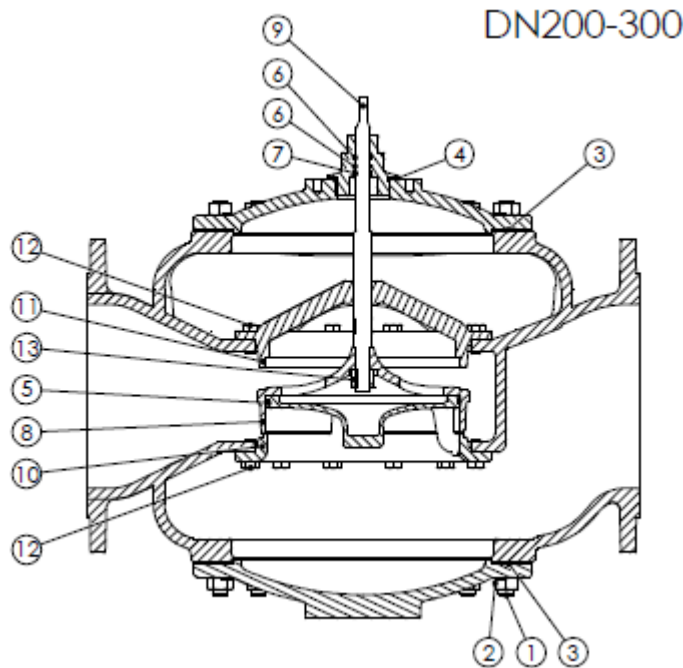

**G3FA-I** (Ports A-AB interchanged) **SPARE PARTS****S-2.5.18-A**

3-way Control Valves

Nodular cast iron, DN 80-200 mm – PN 16, DN 300/250 and 300mm - PN 10

**Pos. Component**

Pos.	Component
1	Stud bolt
2	Nut
3	Gasket
4	Gasket
5	O-ring
6	O-ring
7	U-ring
8	Cone
9	Spindle
10	Lower seat
11	Upper seat
12	Screw
13	Nut

<b>Packing set</b>	Pos.	Valve	Item No.
<b>components pos.</b>	<b>1 to 7</b>	80 G3FA-I	1-2992701
	<b>1 to 7</b>	100 G3FA-I	1-2992703
	<b>1 to 7</b>	125 G3FA-I	1-2992705
	<b>1 to 7</b>	150 G3FA-I	1-2992707
<b>Trim set</b>	Pos.	Valve	Item No.
<b>components pos.</b>	<b>1 to 11</b>	80 G3FA-I	1-2992700
	<b>1 to 11</b>	100 G3FA-I	1-2992702
	<b>1 to 12</b>	125 G3FA-I	1-2992704
	<b>1 to 12</b>	150 G3FA-I	1-2992706

3-way Control Valves

Nodular cast iron, DN 80-200 mm – PN 16, DN 300/250 and 300mm - PN 10

**Pos. Component**

1	Stud bolt
2	Nut
3	Gasket
4	Gasket
5	Oring
6	Oring
7	U-ring
8	Cone
9	Spindle
10	Lower seat
11	Upper seat
12	Screw
13	Nut