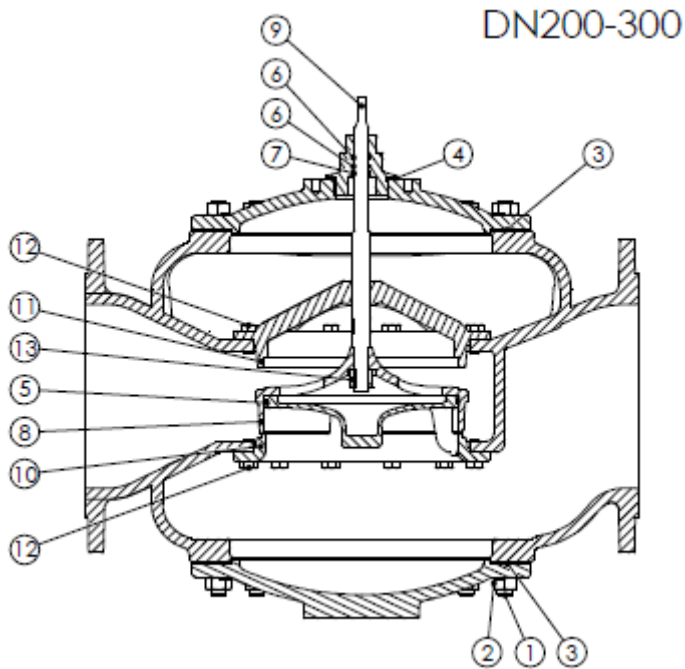

G3FA SPARE PARTS

3-way Control Valves

Nodular cast iron, DN 80-300 mm

S-2.5.16-A

Pos.	Component
------	-----------

1	Stud bolt
2	Nut
3	Gasket
4	Gasket
5	O-ring
6	O-ring
7	U-ring
8	Cone
9	Spindle
10	Lower seat
11	Upper seat
12	Screw
13	Nut

Packing set components pos.	Pos.	Valve	Item No.
	1 to 7	80 G3FA	1-2992701
	1 to 7	100 G3FA	1-2992703
	1 to 7	125 G3FA	1-2992705
	1 to 7	150 G3FA	1-2992707
Trim set components pos.	Pos.	Valve	Item No.
	1 to 11	80 G3FA	1-2992700
	1 to 11	100 G3FA	1-2992702
	1 to 12	125 G3FA	1-2992704
	1 to 12	150 G3FA	1-2992706