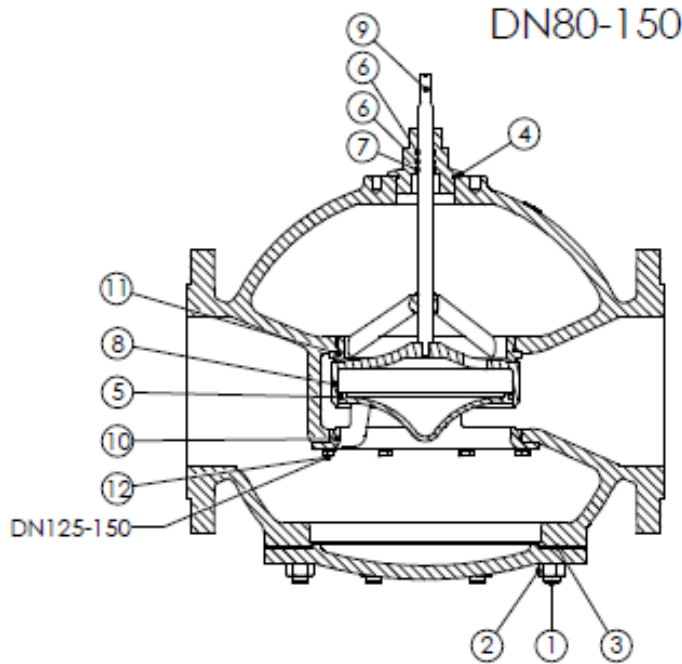

G3FA SPARE PARTS

3-way Control Valves

Nodular cast iron, DN 80-300 mm

S-2.5.16-A

Pos.	Component
------	-----------

1	Stud bolt
2	Nut
3	Gasket
4	Gasket
5	O-ring
6	O-ring
7	U-ring
8	Cone
9	Spindle
10	Lower seat
11	Upper seat
12	Screw
13	Nut

Packing set components pos.	Pos.	Valve	Item No.
	1 to 7	80 G3FA	1-2992701
	1 to 7	100 G3FA	1-2992703
	1 to 7	125 G3FA	1-2992705
	1 to 7	150 G3FA	1-2992707
Trim set components pos.	Pos.	Valve	Item No.
	1 to 11	80 G3FA	1-2992700
	1 to 11	100 G3FA	1-2992702
	1 to 12	125 G3FA	1-2992704
	1 to 12	150 G3FA	1-2992706