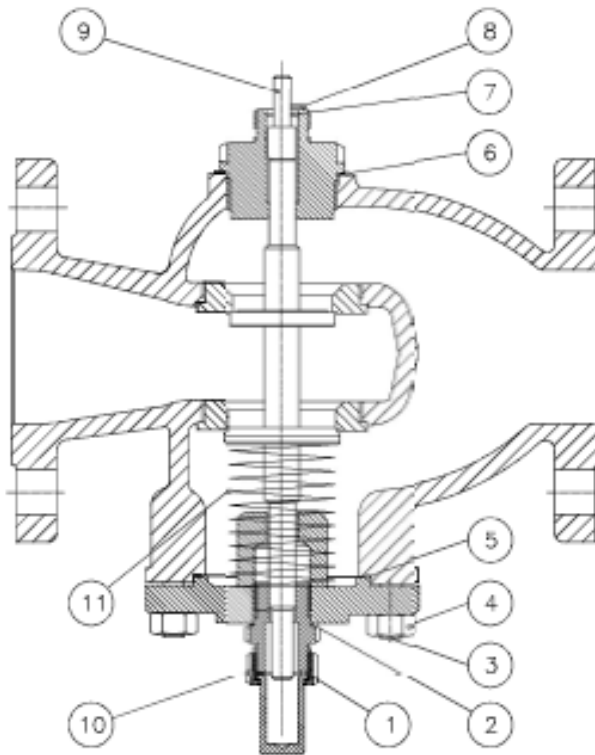

G2FR SPARE PARTS

2-way Control Valves

Nodular cast iron, PN 16, DN 100-150 mm, Reverse acting

S-2.5.07-A

DN100 and 150

Pos.	Component
1	Gasket
2	Gasket
3	Stud bolt
4	Nut
5	Gasket
6	Gasket
7	Locking ring
8	Gasket
9	Cone shaft
10	Nut
11	Spring

Packing set	Pos.	Valve	Item No.
components pos.	1 to 8	100 G2FR	1-2991901
	1 to 8	150 G2FR	1-2991905
Trim set	Pos.	Valve	Item No.
components pos.	1 to 11	100 G2FR	1-2991902
	1 to 11	150 G2FR	1-2991906

2-way Control Valves

Nodular cast iron, PN 16, DN 100-150 mm, Reverse acting

S-2.5.07-A

DN125

Pos.	Component
------	-----------

1	Gasket
2	Stud bolt
3	Nut
4	Gasket
5	Gasket
6	Locking ring
7	Gasket
8	Cone shaft
9	Nut
10	Spring

Packing set	Pos.	Valve	Item No.
components pos.	1 to 7	125 G2FR	1-2991903
Trim set	Pos.	Valve	Item No.
components pos.	1 to 10	125 G2FR	1-2991904