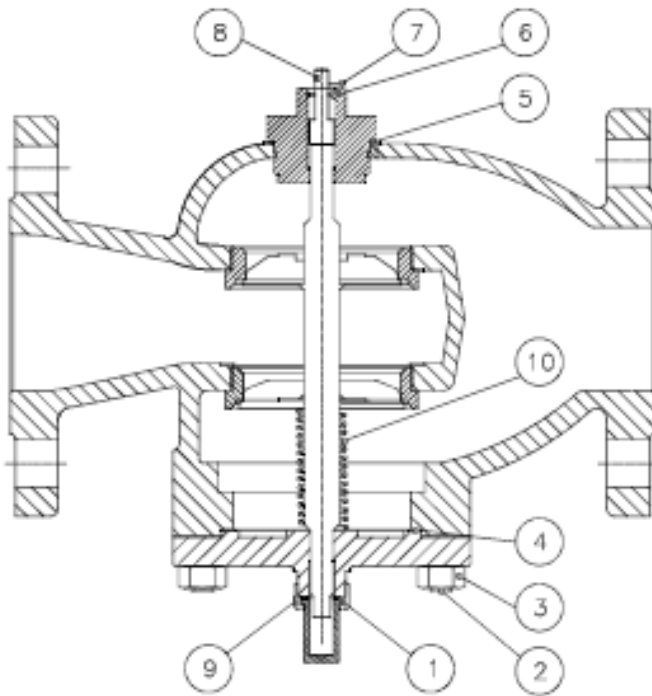

G2FR SPARE PARTS

2-way Control Valves

Nodular cast iron, PN 16, DN 100-150 mm, Reverse acting

S-2.5.07-A

DN100 and 150

Pos.	Component
1	Gasket
2	Gasket
3	Stud bolt
4	Nut
5	Gasket
6	Gasket
7	Locking ring
8	Gasket
9	Cone shaft
10	Nut
11	Spring

Packing set	Pos.	Valve	Item No.
components pos.	1 to 8	100 G2FR	1-2991901
	1 to 8	150 G2FR	1-2991905
Trim set	Pos.	Valve	Item No.
components pos.	1 to 11	100 G2FR	1-2991902
	1 to 11	150 G2FR	1-2991906

2-way Control Valves

Nodular cast iron, PN 16, DN 100-150 mm, Reverse acting

S-2.5.07-A

DN125

Pos.	Component
------	-----------

1	Gasket
2	Stud bolt
3	Nut
4	Gasket
5	Gasket
6	Locking ring
7	Gasket
8	Cone shaft
9	Nut
10	Spring

Packing set	Pos.	Valve	Item No.
components pos.	1 to 7	125 G2FR	1-2991903
Trim set	Pos.	Valve	Item No.
components pos.	1 to 10	125 G2FR	1-2991904