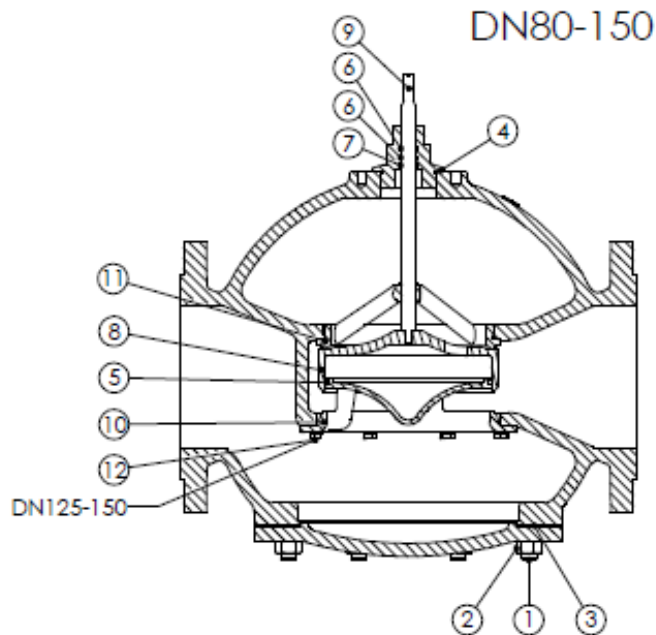

M3FA-I(Ports A-AB interchanged) **SPARE PARTS****S-2.3.12.02-A**

3-way Control Valves

Cast iron, PN 16, DN 200/175-200 mm / PN 10, DN 300/250-300 mm

Pos.	Component
1	Stud bolt
2	Nut
3	Gasket
4	Gasket
5	O-ring
6	O-ring
7	U-ring
8	Cone
9	Spindle
10	Lower seat
11	Upper seat
12	Screw
13	Nut

Packing set	Pos.	Valve	Item No.
components pos.	1 to 7	80 M3FA-I	1-2992701
	1 to 7	100 M3FA-I	1-2992703
	1 to 7	125 M3FA-I	1-2992705
	1 to 7	150 M3FA-I	1-2992707
Trim set	Pos.	Valve	Item No.
components pos.	1 to 11	80 M3FA-I	1-2992700
	1 to 11	100 M3FA-I	1-2992702
	1 to 12	125 M3FA-I	1-2992704
	1 to 12	150 M3FA-I	1-2992706

3-way Control Valves

Cast iron, PN 16, DN 200/175-200 mm / PN 10, DN 300/250-300 mm

Pos.	Component
1	Stud bolt
2	Nut
3	Gasket
4	Gasket
5	O-ring
6	O-ring
7	U-ring
8	Cone
9	Spindle
10	Lower seat
11	Upper seat
12	Screw
13	Nut