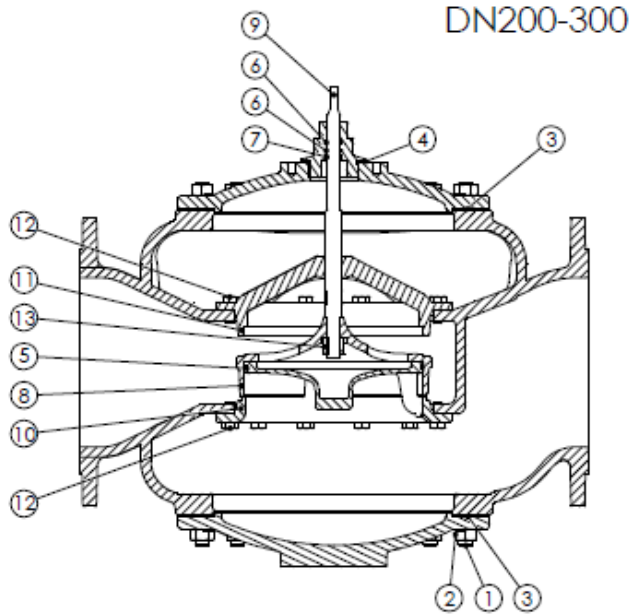

M3FA-I(Ports A-AB interchanged) **SPARE PARTS****S-2.3.12.02-A**

3-way Control Valves

Cast iron, PN 16, DN 200/175-200 mm / PN 10, DN 300/250-300 mm

Pos.	Component
1	Stud bolt
2	Nut
3	Gasket
4	Gasket
5	O-ring
6	O-ring
7	U-ring
8	Cone
9	Spindle
10	Lower seat
11	Upper seat
12	Screw
13	Nut

Packing set	Pos.	Valve	Item No.
components pos.	1 to 7	80 M3FA-I	1-2992701
	1 to 7	100 M3FA-I	1-2992703
	1 to 7	125 M3FA-I	1-2992705
	1 to 7	150 M3FA-I	1-2992707
Trim set	Pos.	Valve	Item No.
components pos.	1 to 11	80 M3FA-I	1-2992700
	1 to 11	100 M3FA-I	1-2992702
	1 to 12	125 M3FA-I	1-2992704
	1 to 12	150 M3FA-I	1-2992706

3-way Control Valves

Cast iron, PN 16, DN 200/175-200 mm / PN 10, DN 300/250-300 mm

Pos.	Component
1	Stud bolt
2	Nut
3	Gasket
4	Gasket
5	O-ring
6	O-ring
7	U-ring
8	Cone
9	Spindle
10	Lower seat
11	Upper seat
12	Screw
13	Nut